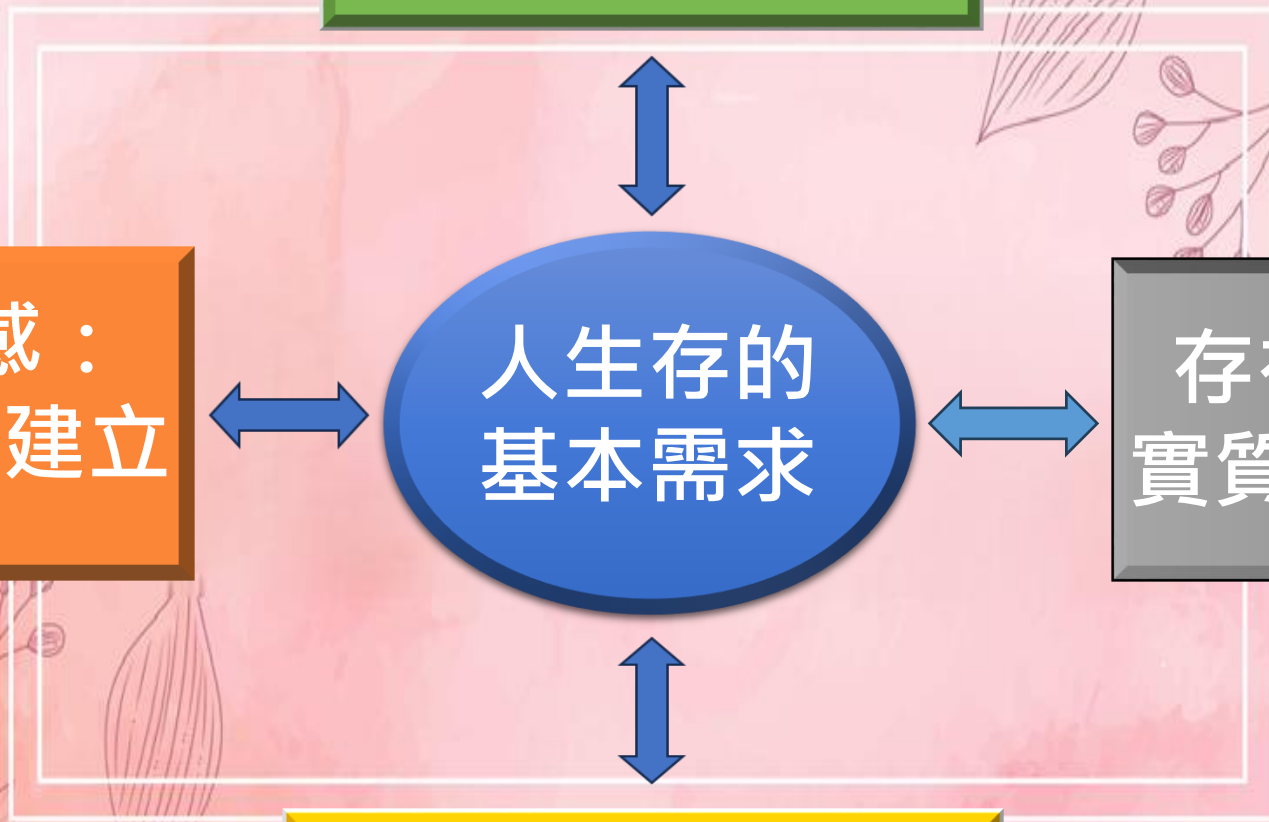

生活上必需品
衣、食、住、行

實在感：
關係的建立

人生存的
基本需求

存在感：
實質的空間

安全感：
情感的維繫